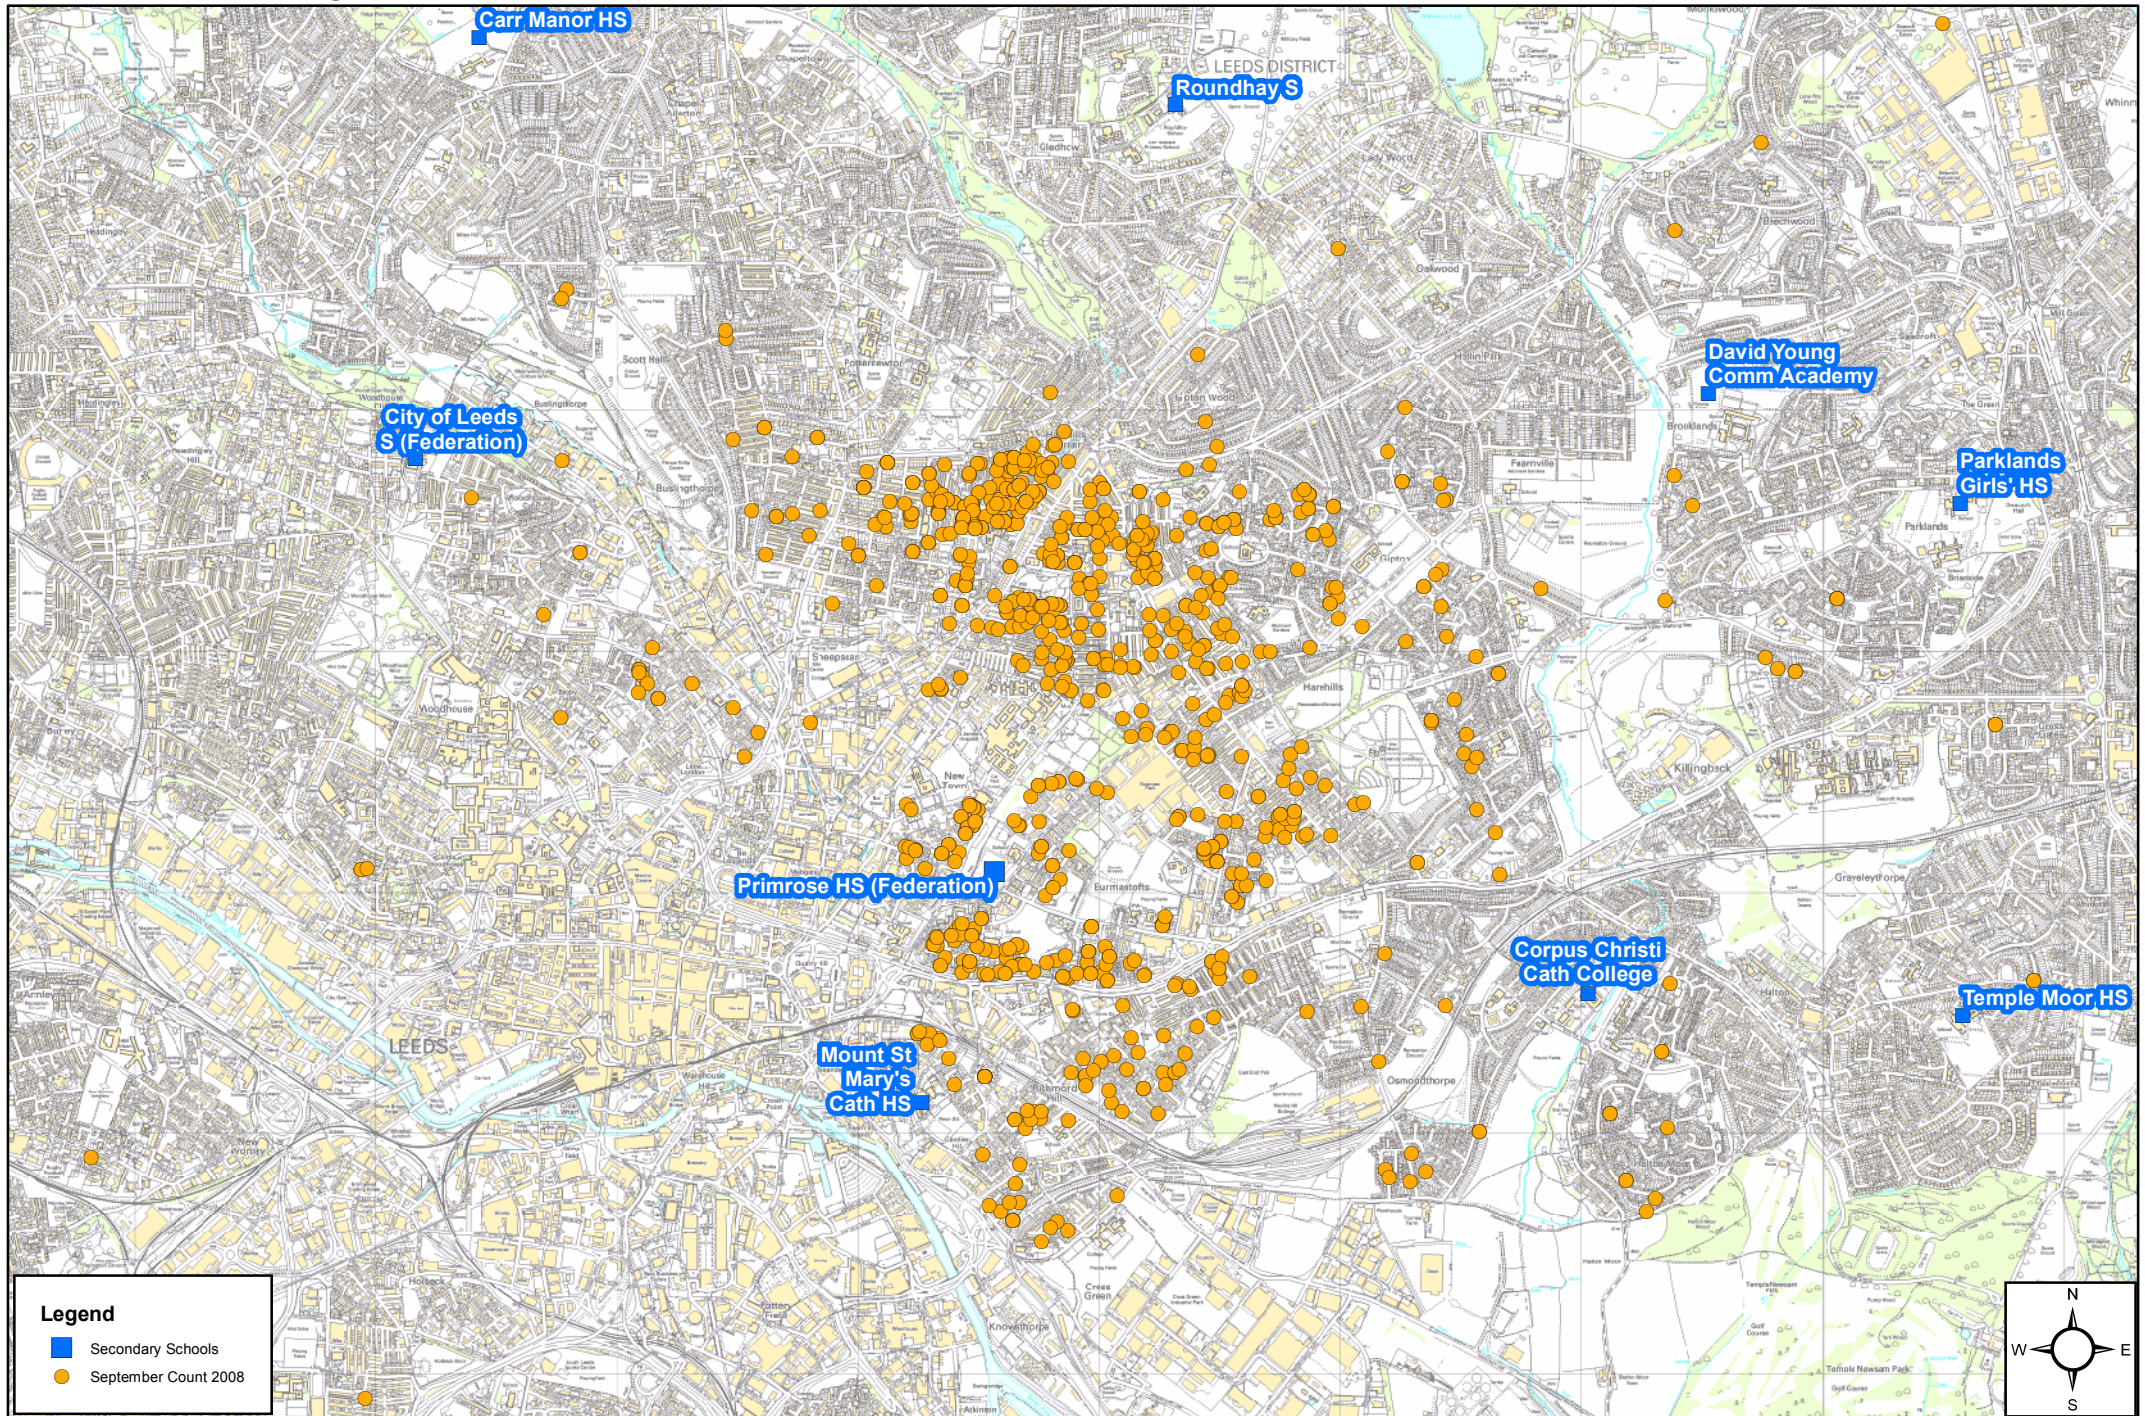

Pupils Attending Primrose HS (Federation) (4044) (September Count 2008)

Legend

- Secondary Schools
- September Count 2008